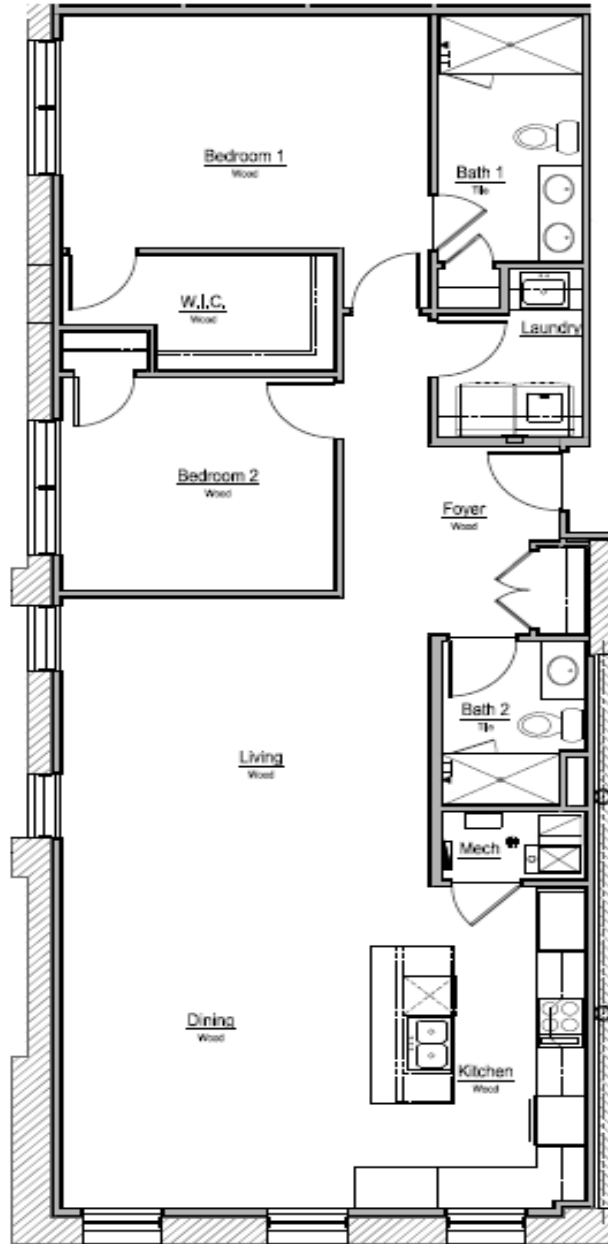

# THE VINE

— HINSDALE —

## RESIDENCE № 1

2 BEDROOMS / 2 BATHS

1,594 LIVING SQUARE FEET

©2025 Ross Builders, Inc. and The Vine Hinsdale, LLC, All Rights Reserved. Ross Builders and The Vine Hinsdale fully support the principles of the fair housing act and the equal opportunity act. All material presented herein is intended for informational purposes only. Information is compiled from sources deemed reliable but is subject to errors, omissions, sale or withdrawal without notice. All square footages are approximate. Nothing herein shall be construed as legal, accounting or other professional advice outside the realm of real estate brokerage. Owner is IL licensed agent.