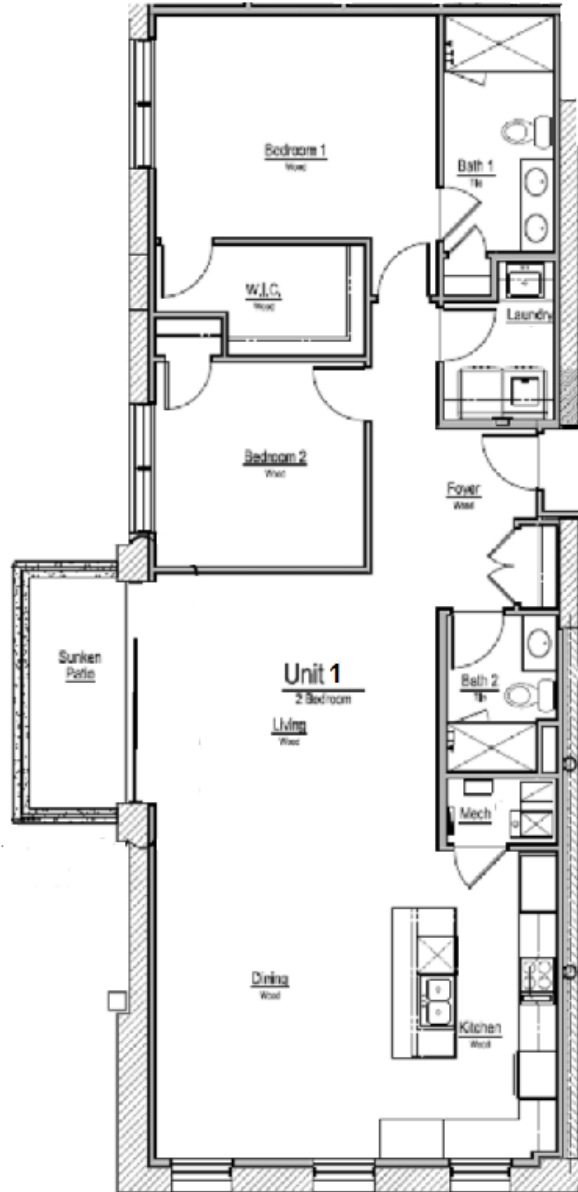

**THE VINE**  
— HINSDALE —

**RESIDENCE Nº 1**  
**2 BEDROOMS / 2 BATHS**  
**1,594 LIVING SQUARE FEET**

©2025 Ross Builders, Inc. and The Vine Hinsdale, LLC, All Rights Reserved. Ross Builders and The Vine Hinsdale fully support the principles of the fair housing act and the equal opportunity act. All material presented herein is intended for informational purposes only. Information is compiled from sources deemed reliable but is subject to errors, omissions, sale or withdrawal without notice. All square footages are approximate. Nothing herein shall be construed as legal, accounting or other professional advice outside the realm of real estate brokerage. Owner is IL licensed agent.